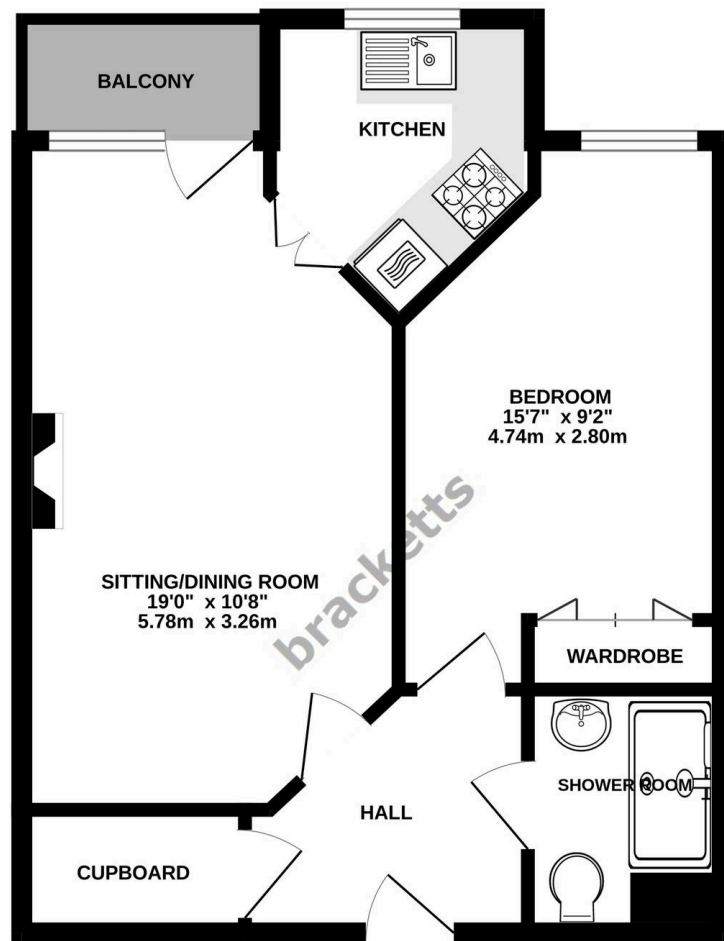

GROUND FLOOR
465 sq.ft. (43.2 sq.m.) approx.

HOLMES COURT MEDWAY WHARF ROAD

TOTAL FLOOR AREA: 465 sq.ft. (43.2 sq.m.) approx.

Made with Metropix ©2025